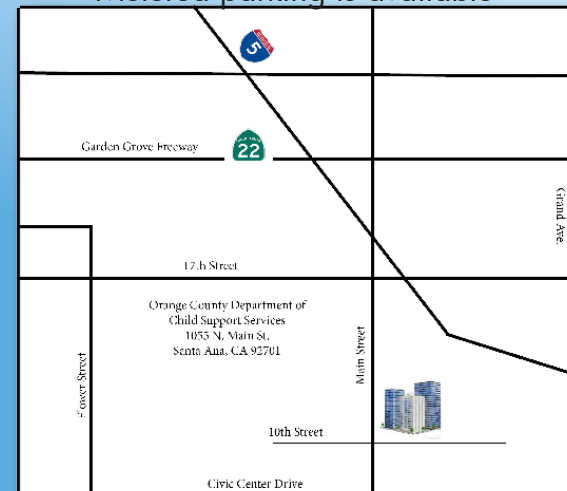

# Orange County Child Support Services

1055 North Main Street  
Santa Ana, CA 92701

Metered parking is available

[click image for full size map](#)