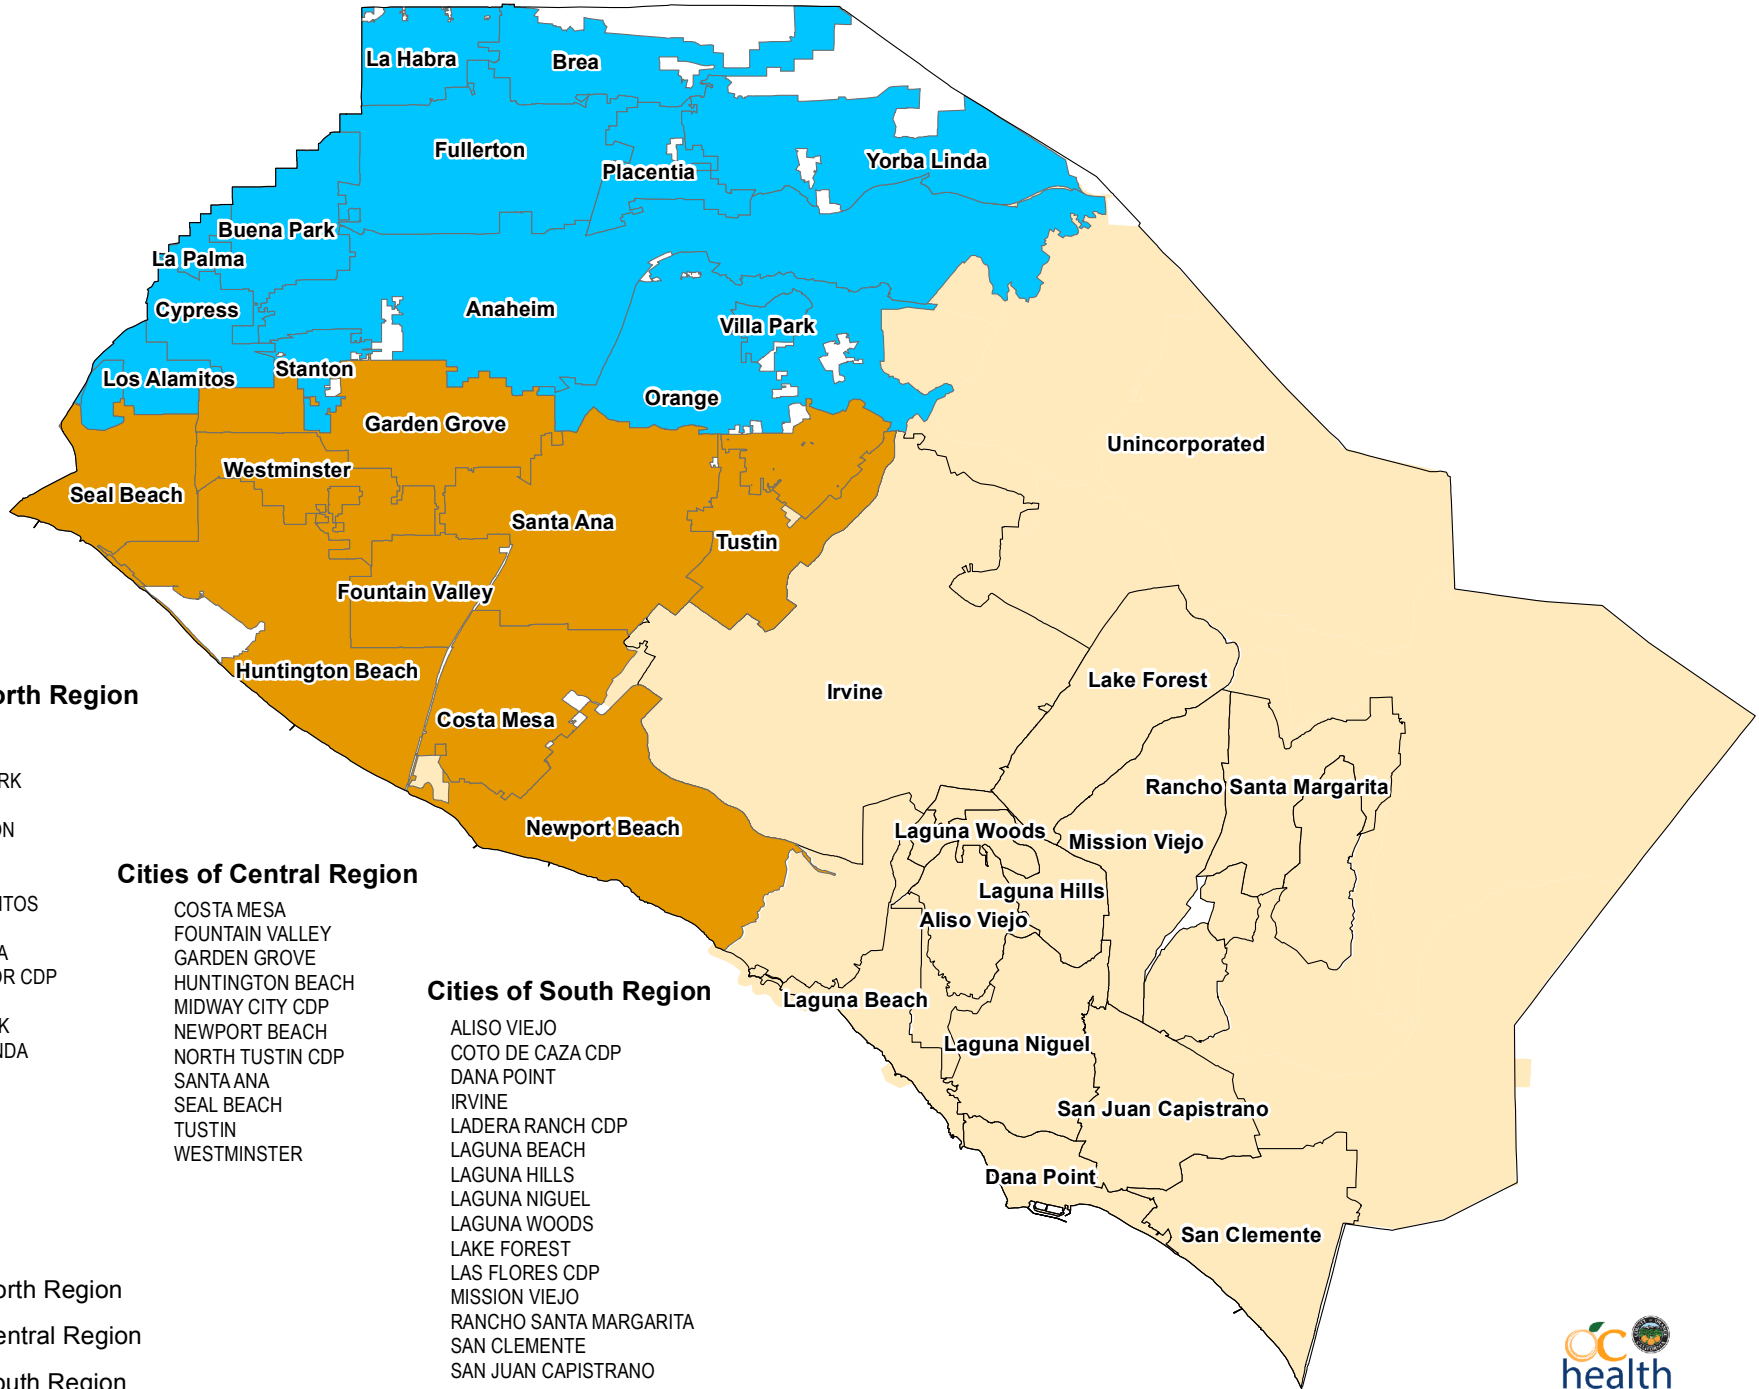

SERVICE PLANNING AREAS

Cities of North Region

- ANAHEIM
- BREA
- BUENA PARK
- CYPRESS
- FULLERTON
- LA HABRA
- LA PALMA
- LOS ALAMITOS
- ORANGE
- PLACENTIA
- ROSSMOOR CDP
- STANTON
- VILLA PARK
- YORBA LINDA

Cities of Central Region

- COSTA MESA
- FOUNTAIN VALLEY
- GARDEN GROVE
- HUNTINGTON BEACH
- MIDWAY CITY CDP
- NEWPORT BEACH
- NORTH TUSTIN CDP
- SANTA ANA
- SEAL BEACH
- TUSTIN
- WESTMINSTER

Cities of South Region

- ALISO VIEJO
- COTO DE CAZA CDP
- DANA POINT
- IRVINE
- LADERA RANCH CDP
- LAGUNA BEACH
- LAGUNA HILLS
- LAGUNA NIGUEL
- LAGUNA WOODS
- LAKE FOREST
- LAS FLORES CDP
- MISSION VIEJO
- RANCHO SANTA MARGARITA
- SAN CLEMENTE
- SAN JUAN CAPISTRANO

Region

- North Region
- Central Region
- South Region