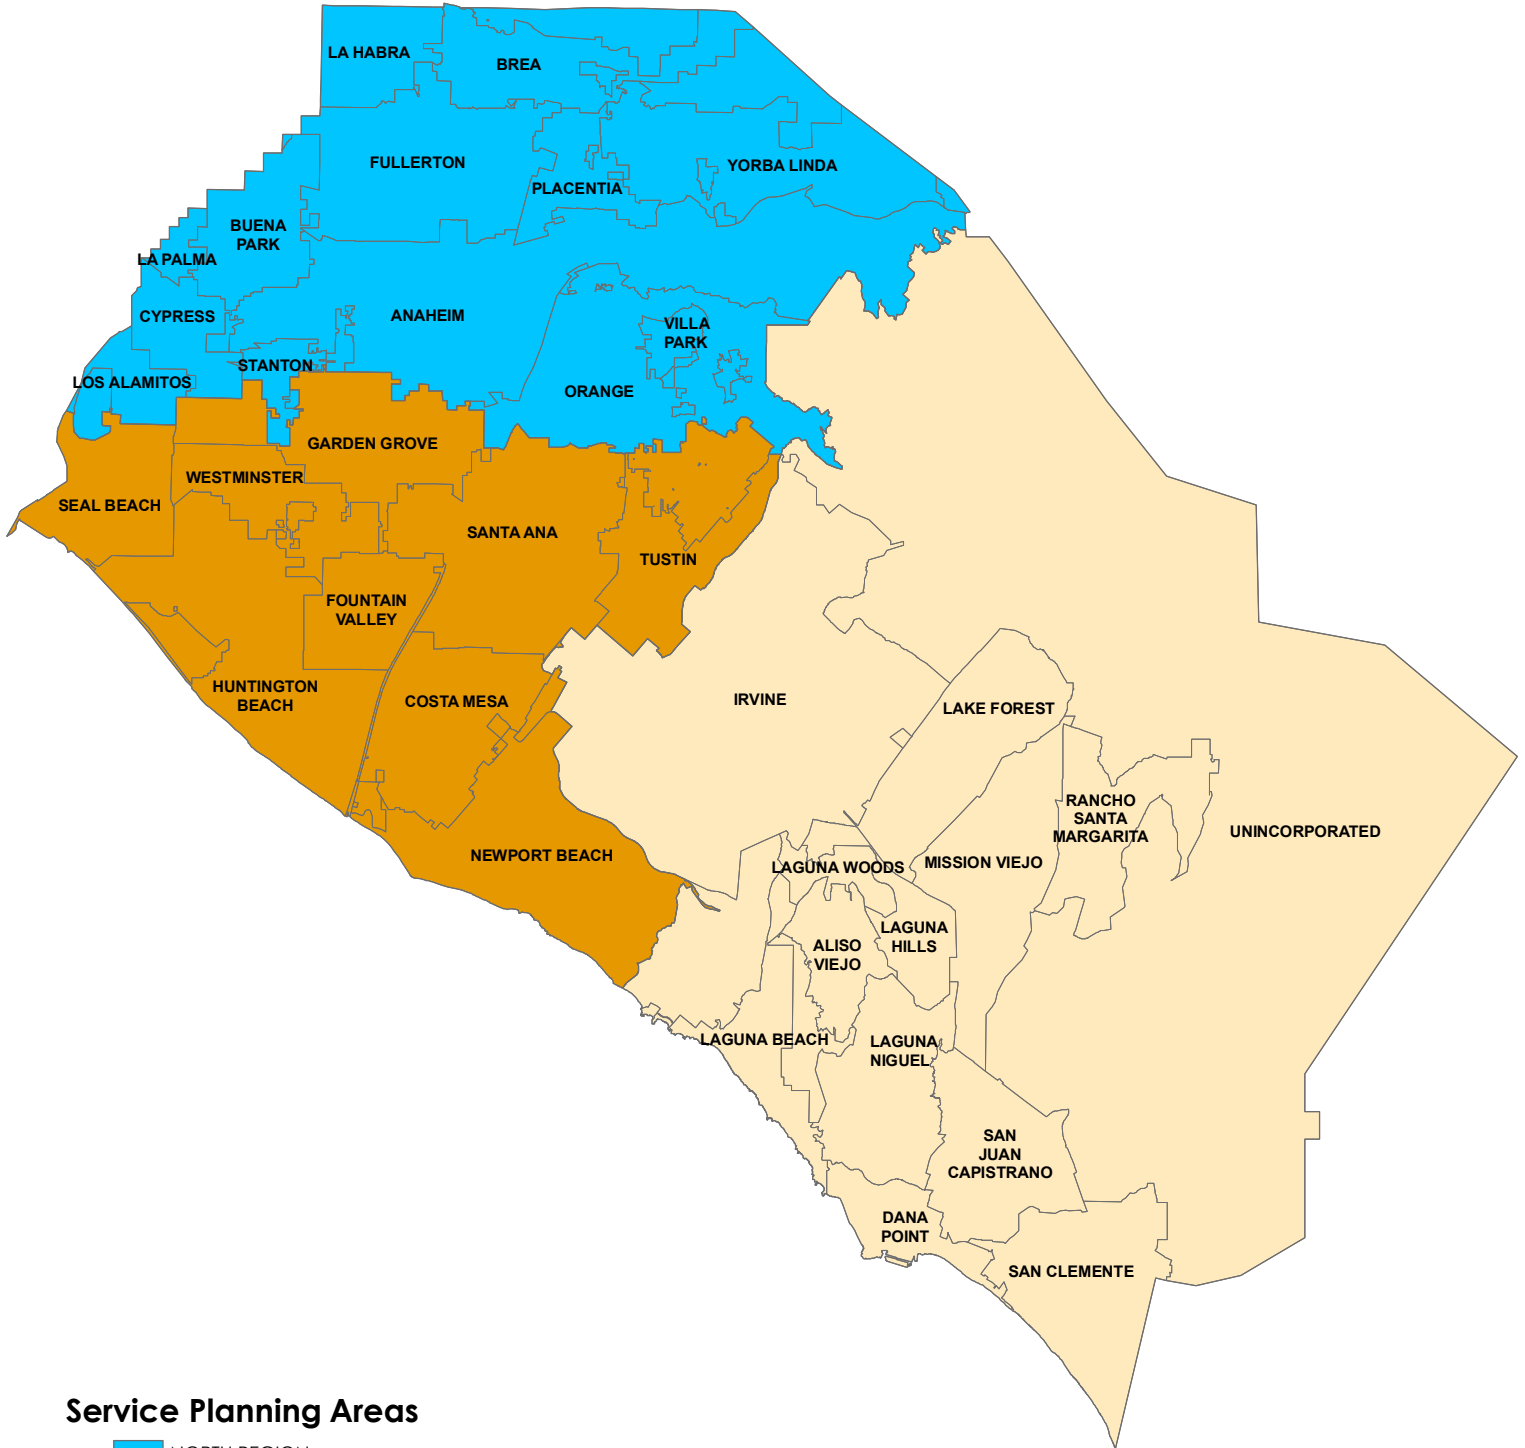

County of Orange Service Planning Areas

Service Planning Areas

- NORTH REGION
- CENTRAL REGION
- SOUTH REGION